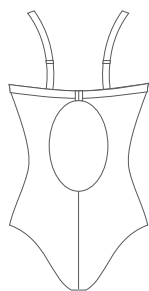

# WELLBEING BACKS

**VYANA C CUP 1 PCE**  
 CLIP BACK  
 FEMININE FIT WITH OPEN BACK  
 ADJUSTABLE STRAPS  
 UNDERWIRED  
 HIGH LEG HEIGHT

**JAYA D CUP 1 PCE**  
 CLIP BACK  
 FEMININE FIT WITH OPEN BACK  
 ADJUSTABLE STRAPS  
 UNDERWIRED  
 MEDIUM LEG HEIGHT

**CHI TANK 1 PCE**  
 BAND BACK  
 FEMININE FIT WITH A FLATTERING V NECK  
 INNER BUST SUPPORT  
 MEDIUM LEG HEIGHT

**IRIS U BACK 1 PCE**  
 U BACK  
 SIMPLE FIT WITH MEDIUM COVERAGE  
 INNER BUST SUPPORT  
 MEDIUM LEG HEIGHT

**PURITY LEGSUIT**  
 TRIANGLE BACK  
 HIGH NECKLINE FOR MAXIMUM COVERAGE  
 INNER BUST SUPPORT  
 ADJUSTABLE STRAPS  
 LEGSUIT

**PREMIERE ULTRA 1 PCE**  
 BAND BACK  
 THICKER STRAPS FOR A SECURE FIT  
 C, D, DD/E CUPS  
 ADJUSTABLE STRAPS  
 MEDIUM LEG HEIGHT

**PREMIERE 1 PCE**  
 RACER BACK  
 SECURE FIT FOR EASE OF MOVEMENT  
 INNER BUST SUPPORT  
 MEDIUM LEG HEIGHT

**PREMIERE TANK 1 PCE**  
 U BACK  
 SQUARE NECKLINE FOR MORE COVERAGE  
 INNER BUST SUPPORT  
 MEDIUM LEG HEIGHT