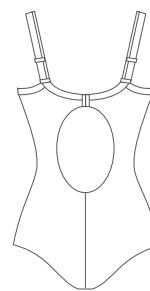

# WELLBEING BACKS

**VYANA C CUP 1 PCE**  
 CLIP BACK  
 FEMININE FIT WITH OPEN BACK  
 ADJUSTABLE STRAPS  
 UNDERWIRED  
 HIGH LEG HEIGHT

**JAYA D CUP 1 PCE**  
 CLIP BACK  
 FEMININE FIT WITH OPEN BACK  
 ADJUSTABLE STRAPS  
 UNDERWIRED  
 MEDIUM LEG HEIGHT

**CHI TANK 1 PCE**  
 BAND BACK  
 FEMININE FIT WITH A FLATTERING V NECK  
 INNER BUST SUPPORT  
 MEDIUM LEG HEIGHT

**IRIS U BACK 1 PCE**  
 U BACK  
 SIMPLE FIT WITH MEDIUM COVERAGE  
 INNER BUST SUPPORT  
 MEDIUM LEG HEIGHT

**PURITY LEGSUIT**  
 TRIANGLE BACK  
 HIGH NECKLINE FOR MAXIMUM COVERAGE  
 INNER BUST SUPPORT  
 ADJUSTABLE STRAPS  
 LEGSUIT

**PREMIERE ULTRA 1 PCE**  
 BAND BACK  
 THICKER STRAPS FOR A SECURE FIT  
 C, D, DD/E CUPS  
 ADJUSTABLE STRAPS  
 MEDIUM LEG HEIGHT

**PREMIERE 1 PCE**  
 RACER BACK  
 SECURE FIT FOR EASE OF MOVEMENT  
 INNER BUST SUPPORT  
 MEDIUM LEG HEIGHT

**PREMIERE TANK 1 PCE**  
 U BACK  
 SQUARE NECKLINE FOR MORE COVERAGE  
 INNER BUST SUPPORT  
 MEDIUM LEG HEIGHT