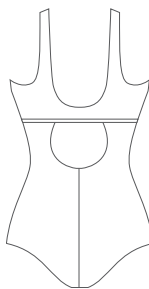

# WELLBEING BACKS

**VYANA C CUP 1 PCE**  
 CLIP BACK  
 FEMININE FIT WITH OPEN BACK  
 ADJUSTABLE STRAPS  
 UNDERWIRED  
 HIGH LEG HEIGHT

**JAYA D CUP 1 PCE**  
 CLIP BACK  
 FEMININE FIT WITH OPEN BACK  
 ADJUSTABLE STRAPS  
 UNDERWIRED  
 MEDIUM LEG HEIGHT

**CHI TANK 1 PCE**  
 BAND BACK  
 FEMININE FIT WITH A FLATTERING V NECK  
 INNER BUST SUPPORT  
 MEDIUM LEG HEIGHT

**IRIS U BACK 1 PCE**  
 U BACK  
 SIMPLE FIT WITH MEDIUM COVERAGE  
 INNER BUST SUPPORT  
 MEDIUM LEG HEIGHT

**PURITY LEGSUIT**  
 TRIANGLE BACK  
 HIGH NECKLINE FOR MAXIMUM COVERAGE  
 INNER BUST SUPPORT  
 ADJUSTABLE STRAPS  
 LEGSUIT

**PREMIERE ULTRA 1 PCE**  
 BAND BACK  
 THICKER STRAPS FOR A SECURE FIT  
 C, D, DD/E CUPS  
 ADJUSTABLE STRAPS  
 MEDIUM LEG HEIGHT