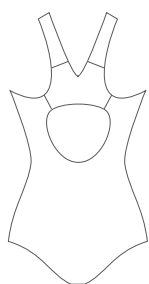

# WELLBEING BACKS

**VYANA C CUP 1 PCE**  
 CLIP BACK  
 FEMININE FIT WITH OPEN BACK  
 ADJUSTABLE STRAPS  
 UNDERWIRED  
 HIGH LEG HEIGHT

**JAYA D CUP 1 PCE**  
 CLIP BACK  
 FEMININE FIT WITH OPEN BACK  
 ADJUSTABLE STRAPS  
 UNDERWIRED  
 MEDIUM LEG HEIGHT

**CHI TANK 1 PCE**  
 BAND BACK  
 FEMININE FIT WITH A FLATTERING V NECK  
 INNER BUST SUPPORT  
 MEDIUM LEG HEIGHT

**IRIS U BACK 1 PCE**  
 U BACK  
 SIMPLE FIT WITH MEDIUM COVERAGE  
 INNER BUST SUPPORT  
 MEDIUM LEG HEIGHT

**PURITY LEGSUIT**  
 TRIANGLE BACK  
 HIGH NECKLINE FOR MAXIMUM COVERAGE  
 INNER BUST SUPPORT  
 ADJUSTABLE STRAPS  
 LEGSUIT

**PREMIERE ULTRA 1 PCE**  
 BAND BACK  
 THICKER STRAPS FOR A SECURE FIT  
 C, D, DD/E CUPS  
 ADJUSTABLE STRAPS  
 MEDIUM LEG HEIGHT

**PREMIERE 1 PCE**  
 RACER BACK  
 SECURE FIT FOR EASE OF MOVEMENT  
 INNER BUST SUPPORT  
 MEDIUM LEG HEIGHT

**PREMIERE TANK 1 PCE**  
 U BACK  
 SQUARE NECKLINE FOR MORE COVERAGE  
 INNER BUST SUPPORT  
 MEDIUM LEG HEIGHT