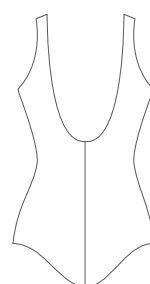

# WELLBEING BACKS

**VYANA C CUP 1 PCE**  
 CLIP BACK  
 FEMININE FIT WITH OPEN BACK  
 ADJUSTABLE STRAPS  
 UNDERWIRED  
 HIGH LEG HEIGHT

**JAYA D CUP 1 PCE**  
 CLIP BACK  
 FEMININE FIT WITH OPEN BACK  
 ADJUSTABLE STRAPS  
 UNDERWIRED  
 MEDIUM LEG HEIGHT

**CHI TANK 1 PCE**  
 BAND BACK  
 FEMININE FIT WITH A FLATTERING V NECK  
 INNER BUST SUPPORT  
 MEDIUM LEG HEIGHT

**IRIS U BACK 1 PCE**  
 U BACK  
 SIMPLE FIT WITH MEDIUM COVERAGE  
 INNER BUST SUPPORT  
 MEDIUM LEG HEIGHT

**PURITY LEGSUIT**  
 TRIANGLE BACK  
 HIGH NECKLINE FOR MAXIMUM COVERAGE  
 INNER BUST SUPPORT  
 ADJUSTABLE STRAPS  
 LEGSUIT

**PREMIERE ULTRA 1 PCE**  
 BAND BACK  
 THICKER STRAPS FOR A SECURE FIT  
 C, D, DD/E CUPS  
 ADJUSTABLE STRAPS  
 MEDIUM LEG HEIGHT

**PREMIERE 1 PCE**  
 RACER BACK  
 SECURE FIT FOR EASE OF MOVEMENT  
 INNER BUST SUPPORT  
 MEDIUM LEG HEIGHT

**PREMIERE TANK 1 PCE**  
 U BACK  
 SQUARE NECKLINE FOR MORE COVERAGE  
 INNER BUST SUPPORT  
 MEDIUM LEG HEIGHT