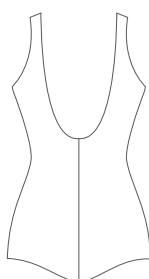

# WELLBEING BACKS

**VYANA C CUP 1 PCE**  
 CLIP BACK  
 FEMININE FIT WITH OPEN BACK  
 ADJUSTABLE STRAPS  
 UNDERWIRED  
 HIGH LEG HEIGHT

**JAYA D CUP 1 PCE**  
 CLIP BACK  
 FEMININE FIT WITH OPEN BACK  
 ADJUSTABLE STRAPS  
 UNDERWIRED  
 MEDIUM LEG HEIGHT

**CHI TANK 1 PCE**  
 BAND BACK  
 FEMININE FIT WITH A FLATTERING V NECK  
 INNER BUST SUPPORT  
 MEDIUM LEG HEIGHT

**IRIS U BACK 1 PCE**  
 U BACK  
 SIMPLE FIT WITH MEDIUM COVERAGE  
 INNER BUST SUPPORT  
 MEDIUM LEG HEIGHT

**PURITY LEGSUIT**  
 TRIANGLE BACK  
 HIGH NECKLINE FOR MAXIMUM COVERAGE  
 INNER BUST SUPPORT  
 ADJUSTABLE STRAPS  
 LEGSUIT

**PREMIERE ULTRA 1 PCE**  
 BAND BACK  
 THICKER STRAPS FOR A SECURE FIT  
 C, D, DD/E CUPS  
 ADJUSTABLE STRAPS  
 MEDIUM LEG HEIGHT

**PREMIERE 1 PCE**  
 RACER BACK  
 SECURE FIT FOR EASE OF MOVEMENT  
 INNER BUST SUPPORT  
 MEDIUM LEG HEIGHT

**PREMIERE TANK 1 PCE**  
 U BACK  
 SQUARE NECKLINE FOR MORE COVERAGE  
 INNER BUST SUPPORT  
 MEDIUM LEG HEIGHT