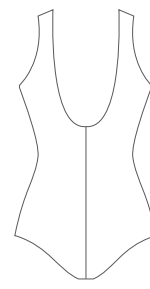

# WELLBEING BACKS

**VYANA C CUP 1 PCE**  
 CLIP BACK  
 FEMININE FIT WITH OPEN BACK  
 ADJUSTABLE STRAPS  
 UNDERWIRED  
 HIGH LEG HEIGHT

**JAYA D CUP 1 PCE**  
 CLIP BACK  
 FEMININE FIT WITH OPEN BACK  
 ADJUSTABLE STRAPS  
 UNDERWIRED  
 MEDIUM LEG HEIGHT

**CHI TANK 1 PCE**  
 BAND BACK  
 FEMININE FIT WITH A FLATTERING V NECK  
 INNER BUST SUPPORT  
 MEDIUM LEG HEIGHT

**IRIS U BACK 1 PCE**  
 U BACK  
 SIMPLE FIT WITH MEDIUM COVERAGE  
 INNER BUST SUPPORT  
 MEDIUM LEG HEIGHT

**PURITY LEGSUIT**  
 TRIANGLE BACK  
 HIGH NECKLINE FOR MAXIMUM COVERAGE  
 INNER BUST SUPPORT  
 ADJUSTABLE STRAPS  
 LEGSUIT

**PREMIERE ULTRA 1 PCE**  
 BAND BACK  
 THICKER STRAPS FOR A SECURE FIT  
 C, D, DD/E CUPS  
 ADJUSTABLE STRAPS  
 MEDIUM LEG HEIGHT