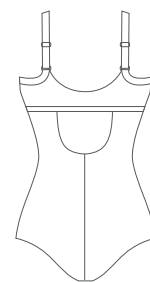

# WELLBEING BACKS

**VYANA C CUP 1 PCE**  
 CLIP BACK  
 FEMININE FIT WITH OPEN BACK  
 ADJUSTABLE STRAPS  
 UNDERWIRED  
 HIGH LEG HEIGHT

**JAYA D CUP 1 PCE**  
 CLIP BACK  
 FEMININE FIT WITH OPEN BACK  
 ADJUSTABLE STRAPS  
 UNDERWIRED  
 MEDIUM LEG HEIGHT

**CHI TANK 1 PCE**  
 BAND BACK  
 FEMININE FIT WITH A FLATTERING V NECK  
 INNER BUST SUPPORT  
 MEDIUM LEG HEIGHT

**IRIS U BACK 1 PCE**  
 U BACK  
 SIMPLE FIT WITH MEDIUM COVERAGE  
 INNER BUST SUPPORT  
 MEDIUM LEG HEIGHT

**PURITY LEGSUIT**  
 TRIANGLE BACK  
 HIGH NECKLINE FOR MAXIMUM COVERAGE  
 INNER BUST SUPPORT  
 ADJUSTABLE STRAPS  
 LEGSUIT

**PREMIERE ULTRA 1 PCE**  
 BAND BACK  
 THICKER STRAPS FOR A SECURE FIT  
 C, D, DD/E CUPS  
 ADJUSTABLE STRAPS  
 MEDIUM LEG HEIGHT

**PREMIERE 1 PCE**  
 RACER BACK  
 SECURE FIT FOR EASE OF MOVEMENT  
 INNER BUST SUPPORT  
 MEDIUM LEG HEIGHT

**PREMIERE TANK 1 PCE**  
 U BACK  
 SQUARE NECKLINE FOR MORE COVERAGE  
 INNER BUST SUPPORT  
 MEDIUM LEG HEIGHT