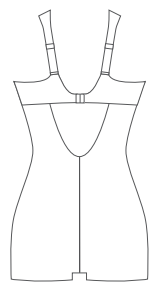

# WELLBEING BACKS

**VYANA C CUP 1 PCE**  
 CLIP BACK  
 FEMININE FIT WITH OPEN BACK  
 ADJUSTABLE STRAPS  
 UNDERWIRED  
 HIGH LEG HEIGHT

**JAYA D CUP 1 PCE**  
 CLIP BACK  
 FEMININE FIT WITH OPEN BACK  
 ADJUSTABLE STRAPS  
 UNDERWIRED  
 MEDIUM LEG HEIGHT

**CHI TANK 1 PCE**  
 BAND BACK  
 FEMININE FIT WITH A FLATTERING V NECK  
 INNER BUST SUPPORT  
 MEDIUM LEG HEIGHT

**IRIS U BACK 1 PCE**  
 U BACK  
 SIMPLE FIT WITH MEDIUM COVERAGE  
 INNER BUST SUPPORT  
 MEDIUM LEG HEIGHT

**PURITY LEGSUIT**  
 TRIANGLE BACK  
 HIGH NECKLINE FOR MAXIMUM COVERAGE  
 INNER BUST SUPPORT  
 ADJUSTABLE STRAPS  
 LEGSUIT

**PREMIERE ULTRA 1 PCE**  
 BAND BACK  
 THICKER STRAPS FOR A SECURE FIT  
 C, D, DD/E CUPS  
 ADJUSTABLE STRAPS  
 MEDIUM LEG HEIGHT

**PREMIERE 1 PCE**  
 RACER BACK  
 SECURE FIT FOR EASE OF MOVEMENT  
 INNER BUST SUPPORT  
 MEDIUM LEG HEIGHT

**PREMIERE TANK 1 PCE**  
 U BACK  
 SQUARE NECKLINE FOR MORE COVERAGE  
 INNER BUST SUPPORT  
 MEDIUM LEG HEIGHT