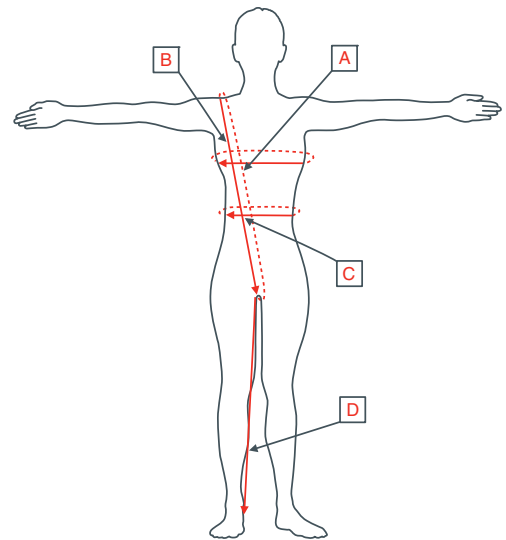

Female/Youth Competition Suits

Size Charts

**Female LZR Racer Bodyskin No Arms, Recordbreaker Legskin and Recordbreaker Kneeskin

Measurement	Bodysuit Size	GB/DE/FR/IT										
	Bodysuit Size	DE/FR	28	29	29L	30	30L	31	31L	32	32L	33
	Bodysuit Size	IT	34	35	35L	36	36L	37	37L	38	38L	39
	Bodysuit Size	GB	24	25	25 Long	26	26 Long	27	27 Long	28	28 Long	29
A	Chest		85cm	90cm	90cm	93cm	93cm	96cm	96cm	99cm	99cm	102cm
B	Body Loop		144cm	153cm	157cm	158cm	162cm	163cm	167cm	168cm	172cm	173cm
C	Waist		67cm	70cm	70cm	72cm	72cm	74cm	74cm	76cm	76cm	78cm
D	Inside Leg		68cm	69cm	69cm	70cm	70cm	71cm	71cm	72cm	72cm	74cm

Measuring Guide

- A: Chest
- B: Body Loop
- C: Waist
- D: Inside Leg

**Female Aquablade, Fastskin FSII and Fastskin FS-Pro Size Chart:
Bodyskin No Arms, Recordbreaker Bodyskin, Recordbreaker Kneeskin

Measurement	Bodysuit Size	GB/DE/FR/IT						
	Bodysuit Size	DE/FR	29	30	31	32	33	34
	Bodysuit Size	IT	35	36	37	38	39	40
	Bodysuit Size	GB	25	26	27	28	29	30
A	Chest (Inches)		33"	34"	35"	36"	37"	38"
A	Chest (cms)		84cm	86cm	89cm	92cm	94cm	96cm
B	Body Loop		150cm	152cm	153cm	155cm	162cm	168cm
C	Waist		69cm	70cm	70cm	72cm	74cm	78cm
D	Inside Leg		69cm	70cm	71cm	72cm	74cm	76cm

**Please note these measurements are a guideline only and it is recommended that a suit should be tried on, as preference to tightness, stroke and distance will determine one's choice in size.

Nb: Please refer to the diagram for the correct measuring guidelines