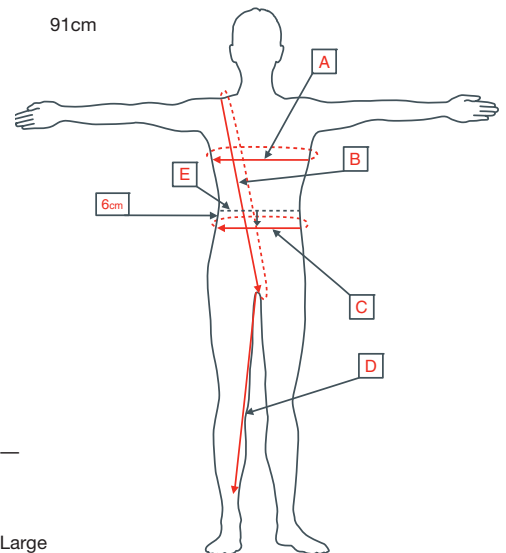

Male/Youth Competition Suits

Size Charts

**Male LZR Racer Body No Arms

Measurement	Bodysuit Size	Small	Small Long	Medium	Medium Long	Large	Large Long	X Large
A	Chest	101cm	101cm	106cm	106cm	111cm	111cm	116cm
B	Body Loop	170cm	175cm	175cm	180cm	185cm	190cm	190cm
C	Waist	80cm	80cm	81cm	81cm	82cm	82cm	84cm
D	Inside Leg	78cm	78cm	79cm	79cm	80cm	80cm	81cm

**Male LZR Racer Legskins and Jammers

Measurement	Bodysuit Size	GB/DE/FR/IT						
	Suit Size	DE	116	1	1.5	2	3	4
	Suit Size	FR	60cm	65cm	68cm	70cm	75cm	80cm
	Suit Size	IT	38	40	41	42	44	46
	Suit Size	GB	24	26	27	28	30	32
C	Waist		71cm	76cm	79cm	81cm	86cm	91cm

Measuring Guide

- A: Chest
- B: Body Loop
- C: Waist
- D: Inside Leg
- E: Natural Waist

**Male Aquablade, Fastskin FSII and Fastskin FS-Pro – Bodyskin No Arms

Measurement	Bodysuit Size	X Small	Small	Medium	Large	X Large
A	Chest (Inches)	36"	38"	40"	42"	44"
A	Chest (cms)	91cm	96cm	101cm	106cm	111cm
B	Body Loop	165cm	170cm	180cm	185cm	190cm
C	Waist	79cm	80cm	81cm	82cm	84cm
D	Inside Leg	77cm	78cm	79cm	80cm	81cm

**Male Aquablade - Hydroshorts, Fastskin FSII and Fastskin FS-Pro – Legskins and Jammers

Suit Size	GB/DE/FR/IT				
Suit Size	DE	1	2	3	4
Suit Size	FR	65cm	70cm	75cm	80cm
Suit Size	IT	40	42	44	46
Suit Size	GB	26	28	30	32
Waist Size (Inches)		30"	32"	34"	36"
Waist Size (cm)		75cm	80cm	85cm	90cm